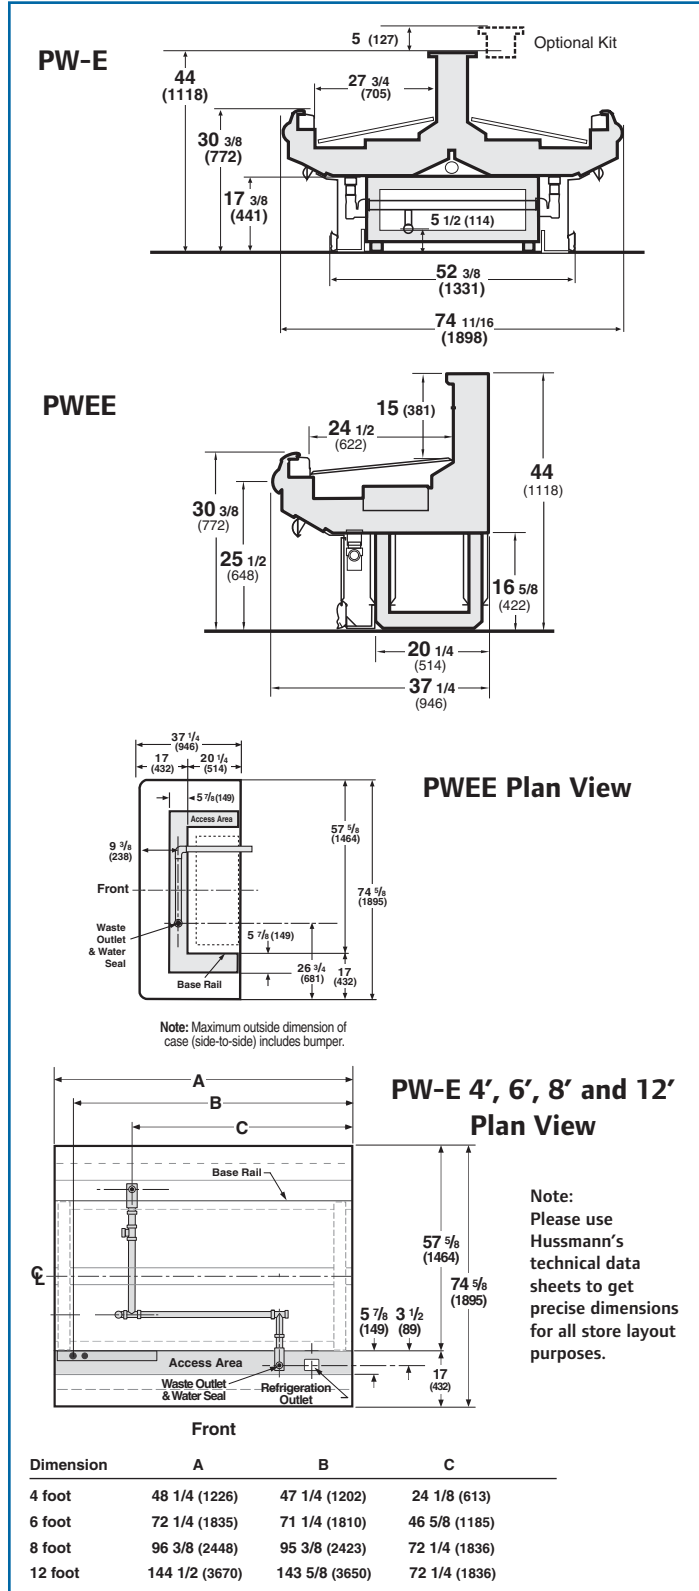

Less Refrigerant Needed

Hussmann modular coils require 50% to 60% less refrigerant within the coil than full length coils.

Permanently Adjusted Expansion Valves

All TXVs used with modular coils are permanently adjusted at the factory. This produces two important benefits:

1. Faster installations
2. Valves that operate at peak performance settings throughout the life of the fixture

Quick, Easy Cleaning

High impact polystyrene bottoms with seamless, radiused corners are leak-proof, rust-proof and much easier to clean. Lift out back panels provide quick access to fan assembly.

Solid Durability

Heavy duty corner assemblies are designed to stand up to the punishment of daily abuse. True shock absorbing dual bumper system further protects case exterior. Heavy duty base and skids.

NOTE: These merchandisers are designed for use in stores when temperature and humidity do not exceed 75°F and 55% R.H.

NOTE: We reserve the right to change or revise specifications and product design in connection with any feature of our products. Such changes do not entitle the buyer to corresponding changes, improvements, additions, or replacements for equipment previously sold or shipped.

Web Site: www.hussmann.com
E-mail: hussmann-marketing@irco.com

IR Ingersoll Rand

Hussmann Corporation
12999 St. Charles Rock Rd.
Bridgeton, MO 63044-2483
(314) 291-2000
(314) 298-4756 Fax