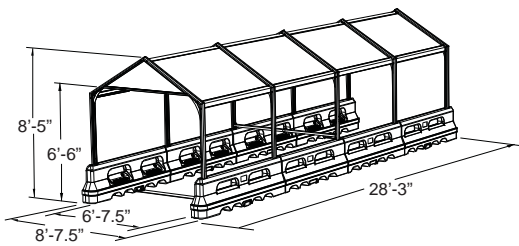

Tri-glass Panels: (2 included) does not include graphics

CartPark4 Covered Peaked

Cart Capacity: 36

Available Colors: Red, Orange, Forest Green, Blue, and Natural

Tri-glass Panels: (2 included) does not include graphics