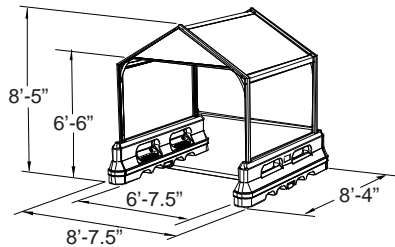

McCue Corporation

CartParkCovered P

CartPark2 Covered Peaked

Cart Capacity: 15

Available Colors: Red, Orange, Forest Green, Blue, and Natural

Tri-glass Panels: (2 included) does not include graphics