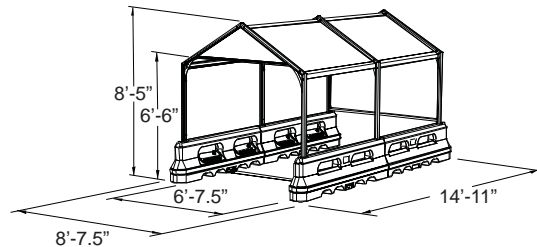

Tri-glass Panels: (2 included) does not include graphics

CartPark4 Covered Peaked

Cart Capacity: 36

Available Colors: Red, Orange, Forest Green, Blue, and Natural

Tri-glass Panels: (2 included) does not include graphics