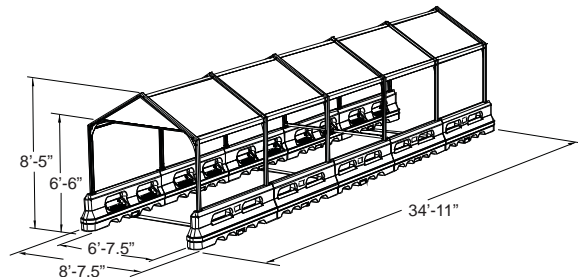

CartPark10 Covered Peaked

Cart Capacity: 83

Available Colors: Red, Orange, Forest Green, Blue, and Natural

Tri-glass Panels: (2 included) does not include graphics

McCue

Corporation

McCue Corporation
35 Congress Street, Suite 150, Salem, MA 01970 USA
Phone: (800) 800-8503 or (978) 741-8500
Fax: (978) 741-2542
Email: cservices@mccue.com

www.mccue.com

©2010 McCue Corporation. Printed in USA
Patent 6,298,997.

Note: Optional side and end panels are available on all units.

Placing an order:

There are five easy ways to order:

1) E-mail your order: cservices@mccue.com
2) Phone our toll-free number: (800) 800-8503 or call (978) 741-2542
3) FAX in your order: (978) 741-2542
4) Mail in your purchase order
5) Online at www.mccue.com

(Rev. 12/10)