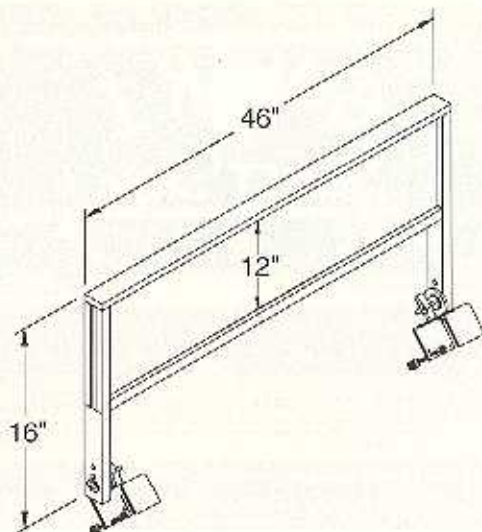

Please state liner color choice. Other woods available.
Please call for price.

VEG-OBS WM PINE

RFB-OBA WM

OBA-CLS WM O

2P16-A

Chalkboard and Wood Frame

- Designed for use with 48" European Tables
- Sign holder adjusts to hold signage upright when table top is set at an angle
- Slide in chalkboard, Remarkaboard for great visual impact
- Highly visible signage
- You can also slide in your own Track Chromed signage
- Your choice of wood M (maple), O (oak), SB (sugarberry)

Item #	Description	Price
CB-28 46x12 C	Composition Chalkboard w/ Frame & Holder	\$101.00
CB-28 46x12 R	Remarkaboard Chalkboard w/ Frame & Holder	\$101.00
CB-28 WD	Wood Frame & Holder, does not include signage	\$101.00