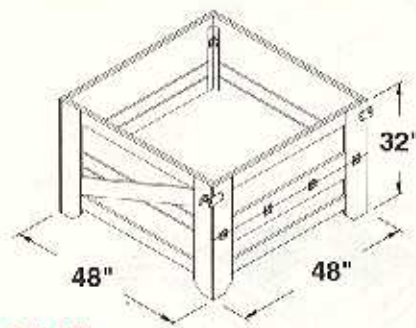

Watermelon Bins

36"x36"
VEG-OBS WM
Watermelon Orchard Bin

48"x48"
VEG-OBA WM
Watermelon Orchard Bin

42.5"x50"
VEG-OBL WM
Watermelon Orchard Bin

- Turn any style orchard bin into drop side bin – choose VEG-OB, VEG-150, Rustic or Classic styles
- Unique hinge on one side of the unit allows the side to fold down for easy access to product
- Price includes: recessed casters for easy mobility
- Two position adjustable plywood bottom for massive appearance
- Removable 2.5"(D) plastic liner for versatility
- Ideal for merchandising large items or heavy items such as watermelons, pumpkins, bag potatoes or cantaloupes
- Standard wood depends on style preference

VEG-OBL WM PINE

Item #	Description	Price
VEG-OBL WM P	Watermelon Pine Wood Bin 42.5"x50"	\$385.00
VEG-OBA WM P	4' Square Watermelon Pine Wood Bin	\$369.00
VEG-OBS WM P	3' Square Watermelon Pine Wood Bin	\$338.00
OBL-CLS WM O	Watermelon Bin Oak Wood 42.5"x50"	\$575.00
OBA-CLS WM O	4' Square Watermelon Bin Oak Wood	\$588.00
OBS-CLS WM O	3' Square Watermelon Bin Oak Wood	\$543.00
RFB-OBL WM	Large Watermelon Bin 42.5"x50"	\$448.00
RFB-OBA WM	4' Large Square Watermelon Bin	\$459.00
RFB-OBS WM	3' Small Square Watermelon Bin	\$406.00
OBL-150 WM M	Large Watermelon Maple Bin 42.5"x50"	\$554.00
OBA-150 WM M	4' Large Square Watermelon Maple Bin	\$564.00
OBS-150 WM M	3' Small Square Watermelon Maple Bin	\$454.00

Please state liner color choice. Other woods available.
Please call for price.

VEG-OBS WM PINE

RFB-OBA WM

OBA-CLS WM O

2P16-A

Chalkboard and Wood Frame

- Designed for use with 48" European Tables
- Sign holder adjusts to hold signage upright when table top is set at an angle
- Slide in chalkboard, Remarkaboard for great visual impact
- Highly visible signage
- You can also slide in your own Track Chromed signage
- Your choice of wood M (maple), O (oak), SB (sugarberry)