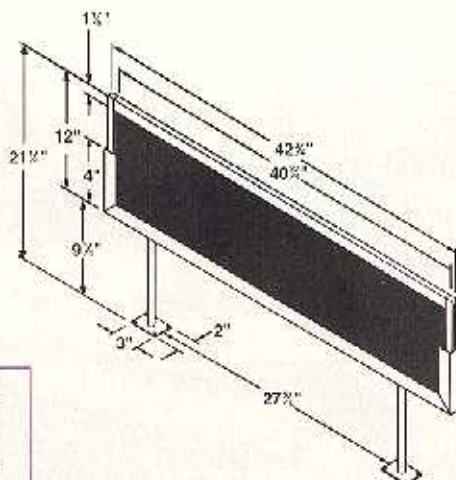

Item #	Description	Price
CB-30 42x12 C	Composition Chalkboard w/ Frame & Holder	$79.00
CB-30 42x12 R	Remarkaboard Chalkboard w/ Frame & Holder	$79.00
CB-30 36x12 C	Composition Chalkboard w/ Frame & Holder	$74.00
CB-30 36x12 R	Remarkaboard Chalkboard w/ Frame & Holder	$74.00

Please state wood choice M (maple), O (oak), SB (sugarberry).

Orchard Bin Chalkboard and Wood Frame

- Double-sided chalkboard with 2" wood frame
- Single pole metal stand fits over center divider in Orchard Bin liners
- Chalkboard slides in and out of stand for quick sign changes
- Chalkboard available in composition or Remarkaboard
- Your choice of wood M (maple), O (oak), SB (sugarberry)

SIGN FOR
2PI6-A
2PI6-B