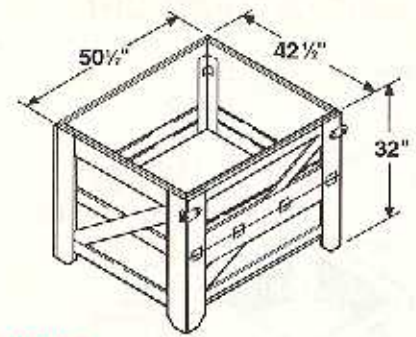

Watermelon Bins

36"x36"
VEG-OBS WM
Watermelon Orchard Bin

48"x48"
VEG-OBA WM
Watermelon Orchard Bin

42.5"x50"
VEG-OBL WM
Watermelon Orchard Bin

- Turn any style orchard bin into drop side bin – choose VEG-OB, VEG-150, Rustic or Classic styles
- Unique hinge on one side of the unit allows the side to fold down for easy access to product
- Price includes: recessed casters for easy mobility
- Two position adjustable plywood bottom for massive appearance
- Removable 2.5"(D) plastic liner for versatility
- Ideal for merchandising large items or heavy items such as watermelons, pumpkins, bag potatoes or cantaloupes
- Standard wood depends on style preference

VEG-OBL WM PINE

Item #	Description	Price
VEG-OBL WM P	Watermelon Pine Wood Bin 42.5"x50"	\$385.00
VEG-OBA WM P	4' Square Watermelon Pine Wood Bin	\$369.00
VEG-OBS WM P	3' Square Watermelon Pine Wood Bin	\$338.00
OBL-CLS WM O	Watermelon Bin Oak Wood 42.5"x50"	\$575.00
OBA-CLS WM O	4' Square Watermelon Bin Oak Wood	\$588.00
OBS-CLS WM O	3' Square Watermelon Bin Oak Wood	\$543.00
RFB-OBL WM	Large Watermelon Bin 42.5"x50"	\$448.00
RFB-OBA WM	4' Large Square Watermelon Bin	\$459.00
RFB-OBS WM	3' Small Square Watermelon Bin	\$406.00
OBL-150 WM M	Large Watermelon Maple Bin 42.5"x50"	\$554.00
OBA-150 WM M	4' Large Square Watermelon Maple Bin	\$564.00
OBS-150 WM M	3' Small Square Watermelon Maple Bin	\$454.00