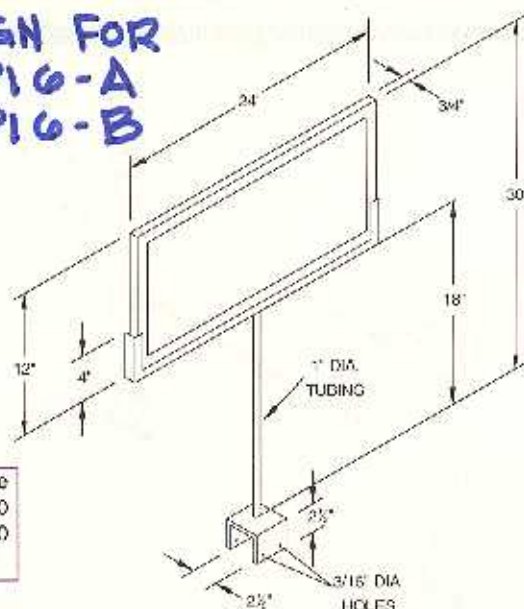

Item #	Description	Price
CB-OB 24x12 C	Composition Chalkboard w/ Frame & Holder	$63.00
CB-OB 24x12 R	Remarkaboard Chalkboard w/ Frame & Holder	$63.00

Please state wood choice M (maple), O (oak), SB (sugarberry).