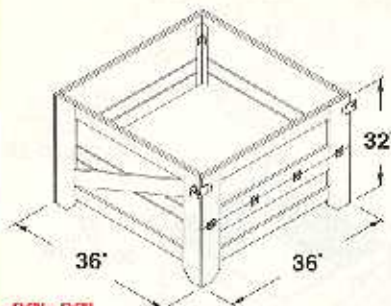

Watermelon Bins

36"x36"
VEG-OBS WM
Watermelon Orchard Bin

48"x48"
VEG-OBA WM
Watermelon Orchard Bin

42.5"x50"
VEG-OBL WM
Watermelon Orchard Bin

- Turn any style orchard bin into drop side bin – choose VEG-OB, VEG-150, Rustic or Classic styles
- Unique hinge on one side of the unit allows the side to fold down for easy access to product
- Price includes: recessed casters for easy mobility
- Two position adjustable plywood bottom for massive appearance
- Removable 2.5"(D) plastic liner for versatility
- Ideal for merchandising large items or heavy items such as watermelons, pumpkins, bag potatoes or cantaloupes
- Standard wood depends on style preference

VEG-OBL WM PINE

Item #	Description	Price
VEG-OBL WM P	Watermelon Pine Wood Bin 42.5"x50"	\$385.00
VEG-OBA WM P	4' Square Watermelon Pine Wood Bin	\$369.00
VEG-OBS WM P	3' Square Watermelon Pine Wood Bin	\$338.00
OBL-CLS WM O	Watermelon Bin Oak Wood 42.5"x50"	\$575.00
OBA-CLS WM O	4' Square Watermelon Bin Oak Wood	\$588.00
OBS-CLS WM O	3' Square Watermelon Bin Oak Wood	\$543.00
RFB-OBL WM	Large Watermelon Bin 42.5"x50"	\$448.00
RFB-OBA WM	4' Large Square Watermelon Bin	\$459.00
RFB-OBS WM	3' Small Square Watermelon Bin	\$406.00
OBL-150 WM M	Large Watermelon Maple Bin 42.5"x50"	\$554.00
OBA-150 WM M	4' Large Square Watermelon Maple Bin	\$564.00
OBS-150 WM M	3' Small Square Watermelon Maple Bin	\$454.00