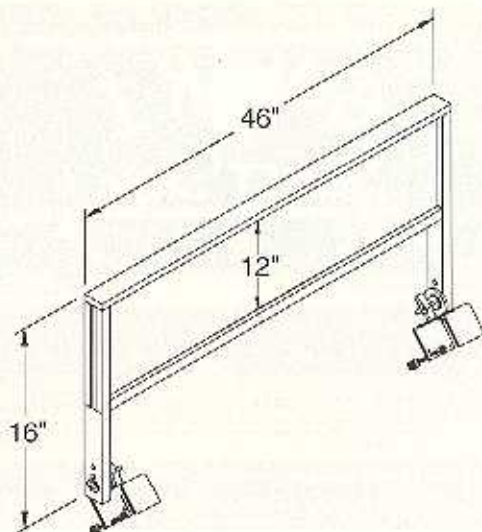

B-9122

VEG-OBA IC PINE

VEG-OBL IC PINE

VEG-OBS IC PINE

VEG-OBA IC PINE

DRY TABLES AND ORCHARD BINS

## Chalkboard and Wood Frame

- Designed for use with 48" European Tables
- Sign holder adjusts to hold signage upright when table top is set at an angle
- Slide in chalkboard, Remarkaboard for great visual impact
- Highly visible signage
- You can also slide in your own Track Chromed signage
- Your choice of wood M (maple), O (oak), SB (sugarberry)