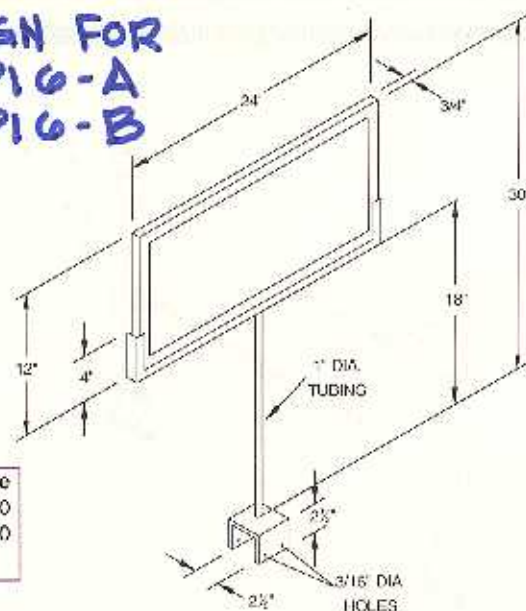

Item #	Description	Price
CB-OB 24x12 C	Composition Chalkboard w/ Frame & Holder	$63.00
CB-OB 24x12 R	Remarkaboard Chalkboard w/ Frame & Holder	$63.00

Please state wood choice M (maple), O (oak), SB (sugarberry).