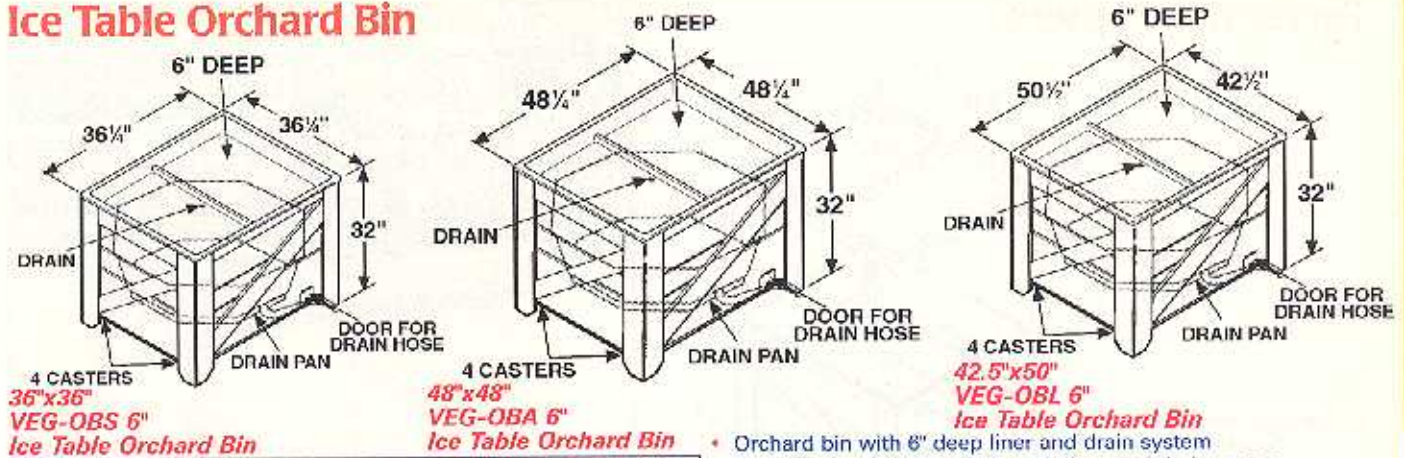

# Ice Table Orchard Bin

Item #	Description	Price
VEG-OBL IC P	42.5'x50' Ice Pine Orchard Bin w/Liner & Drain Pan	\$438.00
VEG-OBA IC P	4'x4' Ice Pine Orchard Bin w/Liner & Drain Pan	\$448.00
VEG-OBS IC P	3'x3' Ice Pine Orchard Bin w/Liner & Drain Pan	\$417.00
OBL-CLS IC O	42.5'x50' Ice Oak Orchard Bin w/Liner & Drain Pan	\$654.00
OBA-CLS IC O	4'x4' Ice Oak Orchard Bin w/Liner & Drain Pan	\$665.00
OBS-CLS IC O	3'x3' Ice Oak Orchard Bin w/Liner & Drain Pan	\$622.00
RFB-OBL IC	1g Ice Orchard Bin 42.5'x50' w/Liner & Drain Pan	\$591.00
RFB-OBA IC	4' Lg Square Ice Orchard Bin w/Liner & Drain Pan	\$601.00
RFB-OBS IC	3' Sm Square Ice Orchard Bin w/Liner & Drain Pan	\$549.00
OBL-15 IC M	42.5'x50' Ice Maple Orchard Bin w/Liner & Drain Pan	\$633.00
ODA-15 IC M	4'x4' Ice Maple Orchard Bin w/Liner & Drain Pan	\$644.00
OBS-15 IC M	3'x3' Ice Maple Orchard Bin w/Liner & Drain Pan	\$533.00

Please state liner color choice and wood choice M (maple) or O (oak).

- Orchard bin with 6" deep liner and drain system
- Order any style orchard bin with liner and drain system set-up to use as an ice table - choose VEG-OB, VEG-150, Rustic or Classic styles
- Built-in drain system features water storage tank, hose and attached cut-off valve for easy draining
- Recessed casters provide mobility
- Comes with 6" non-insulated liner for proper icing of product
- Small door for drain hose access
- Standard wood depends on style preference
- All photos show VEG-OB Pine
- Price includes: removable 6" Liner, casters, drain & hose assembly, & reservoir.

B-9122

VEG-OBA IC PINE

VEG-OBL IC PINE

VEG-OBS IC PINE

VEG-OBA IC PINE

DRY TABLES AND ORCHARD BINS