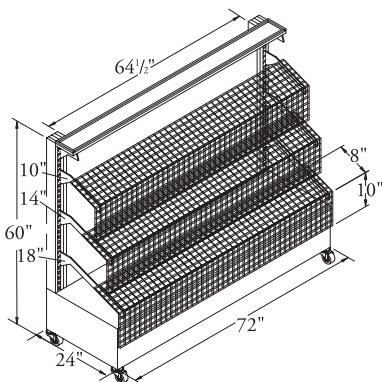

Metal Floral Merchandising Cart:

- Shelves are adjustable for a variety of display options
 - Aluminum for extended outdoor use
 - For indoor and outdoor use
 - Eye-catching display

FLORAL DISPLAYS

ITEM #	DESCRIPTION
FDU-004	Metal floral merchandising cart
AL-FDU-004	Aluminum floral merchandising cart

PLEASE INDICATE COLOR CHOICE

Laminate Floral Displays:

- Laminated for easy cleanup
- Available in round or oval
- Comes completely assembled
- Casters provide mobility
- Your choice of colors

ITEM #	DESCRIPTION
OFD LAMINATE	Oval floral laminate display
RFD LAMINATE	Round floral laminate display

PLEASE INDICATE COLOR CHOICE

Silk Flower Display:

- Unique design holds flowers in place at an angle
 - Made from easy to clean laminate and wire
 - Three adjustable wire shelves
 - Casters included for mobility