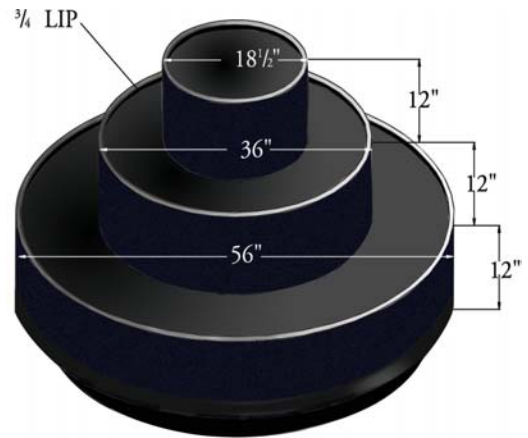

Metal Floral Merchandising Cart:

- Shelves are adjustable for a variety of display options
 - Aluminum for extended outdoor use
 - For indoor and outdoor use
 - Eye-catching display

FLORAL DISPLAYS

ITEM #	DESCRIPTION
FDU-004	Metal floral merchandising cart
AL-FDU-004	Aluminum floral merchandising cart

PLEASE INDICATE COLOR CHOICE

Laminate Floral Displays:

- Laminated for easy cleanup
- Available in round or oval
- Comes completely assembled
- Casters provide mobility
- Your choice of colors

ITEM #	DESCRIPTION
OFD LAMINATE	Oval floral laminate display
RFD LAMINATE	Round floral laminate display

PLEASE INDICATE COLOR CHOICE

Silk Flower Display:

- Unique design holds flowers in place at an angle
 - Made from easy to clean laminate and wire
 - Three adjustable wire shelves
 - Casters included for mobility