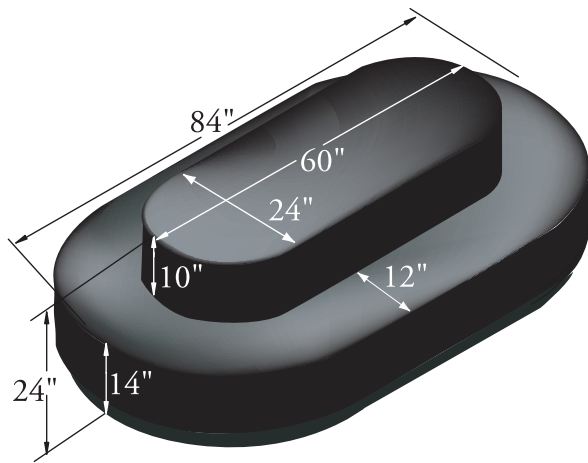

Metal Floral Merchandising Cart:

- Shelves are adjustable for a variety of display options
 - Aluminum for extended outdoor use
 - For indoor and outdoor use
 - Eye-catching display

FLORAL DISPLAYS

ITEM #	DESCRIPTION
FDU-004	Metal floral merchandising cart
AL-FDU-004	Aluminum floral merchandising cart

PLEASE INDICATE COLOR CHOICE

Laminate Floral Displays:

- Laminated for easy cleanup
- Available in round or oval
- Comes completely assembled
- Casters provide mobility
- Your choice of colors

ITEM #	DESCRIPTION
OFD LAMINATE	Oval floral laminate display
RFD LAMINATE	Round floral laminate display

PLEASE INDICATE COLOR CHOICE

Silk Flower Display:

- Unique design holds flowers in place at an angle
 - Made from easy to clean laminate and wire
 - Three adjustable wire shelves
 - Casters included for mobility