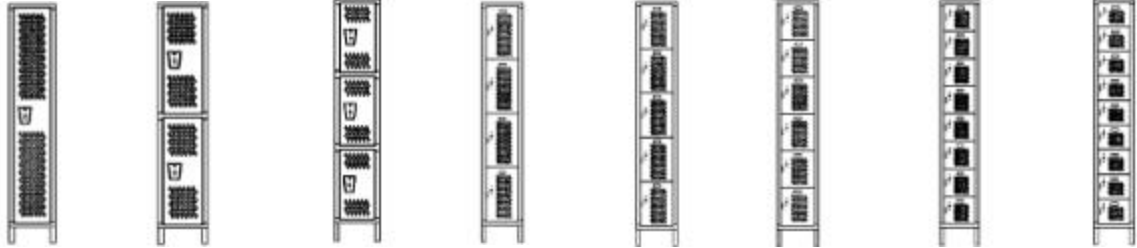

**R E P U B L I C**  
STORAGE SYSTEMS COMPANY

Heavy Duty and All Welded Ventilated Lockers

W	D	Single Tier Heights	Double Tier Heights	Triple Tier Heights	4-High Box Heights	5-High Box Heights	6-High Box Heights	8-High Box Heights	9-High Box Heights
9	12	48, 60, 72	30, 36						
9	15	48, 60, 72	30, 36						
9	18	60, 72	30, 36						
12	12	36, 48, 60, 72	30, 36			12, 14.4	12	9	8
12	15	36, 48, 60, 72	30, 36			12, 14.4	12	9	8
12	18	36, 48, 60, 72	24, 30, 36, 42	20, 24	18	12, 14.4	12	9	8
15	15	60, 72	24, 30, 36, 42	20, 24		12, 14.4	12	9	8
15	18	60, 72	24, 30, 36, 42	20, 24		12, 14.4	12	9	8
15	21	60, 72	30, 36			12, 14.4	12		8
18	15	60, 72	30, 36			12, 14.4	12		8
18	18	60, 72	30, 36			12, 14.4	12		8
18	21	60, 72	30, 36			12, 14.4	12		8
24	18	60, 72	30, 36						
24	21	60, 72	30, 36						
24	24	60, 72	30, 36						