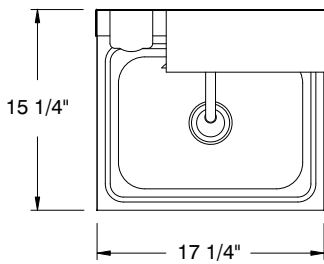

DIMENSIONS and SPECIFICATIONS

TOL Overall: ± .500" Interior: ± .250"

FITTINGS SUPPLIED AS SHOWN

ALL DIMENSIONS ARE TYPICAL

7-PS-51

21 lbs.

7-PS-61

19 lbs.

7-PS-81

32 lbs.

7-PS-91

41 lbs.

TOP VIEW for 7-PS-81

**TOP VIEW for 7-PS-61,
7-PS-81 & 7-PS-91**

Sink Bowl 10" x 14" x 5"

SUGGESTED PLUMBING