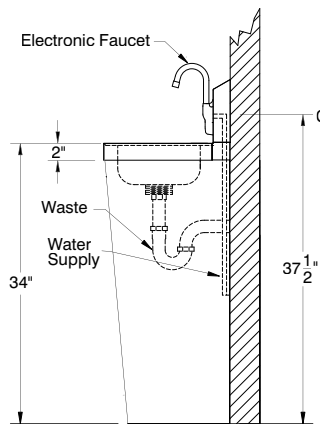

DIMENSIONS and SPECIFICATIONS

TOL Overall: ± .500" Interior: ± .250"

FITTINGS SUPPLIED AS SHOWN

ALL DIMENSIONS ARE TYPICAL

7-PS-51

21 lbs.

7-PS-61

19 lbs.

7-PS-81

32 lbs.

7-PS-91

41 lbs.

TOP VIEW for 7-PS-81

**TOP VIEW for 7-PS-61,
7-PS-81 & 7-PS-91**

Sink Bowl 10" x 14" x 5"

SUGGESTED PLUMBING

ELECTRONIC FAUCET WITH PEDESTAL BASE

ELECTRONIC FAUCET