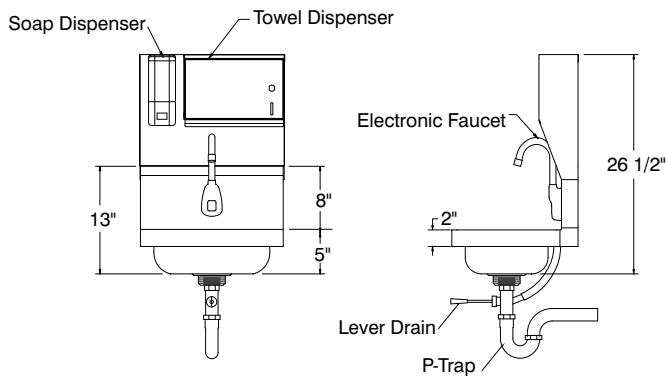

DIMENSIONS and SPECIFICATIONS

TOL Overall: ± .500" Interior: ± .250"

FITTINGS SUPPLIED AS SHOWN

ALL DIMENSIONS ARE TYPICAL

7-PS-51

21 lbs.

7-PS-61

19 lbs.

7-PS-81

32 lbs.

7-PS-91

41 lbs.

TOP VIEW for 7-PS-81

**TOP VIEW for 7-PS-61,
7-PS-81 & 7-PS-91**

Sink Bowl 10" x 14" x 5"

SUGGESTED PLUMBING