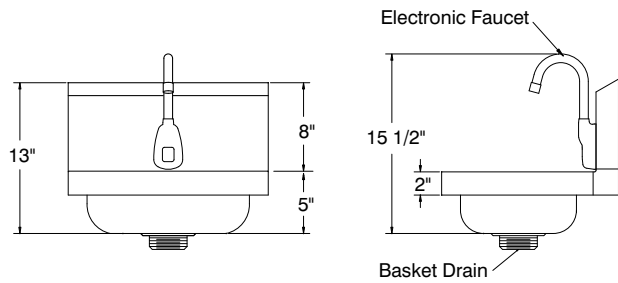

DIMENSIONS and SPECIFICATIONS

TOL Overall: ± .500" Interior: ± .250"

FITTINGS SUPPLIED AS SHOWN

ALL DIMENSIONS ARE TYPICAL

7-PS-51

21 lbs.

7-PS-61

19 lbs.

7-PS-81

32 lbs.

7-PS-91

41 lbs.

TOP VIEW for 7-PS-81

**TOP VIEW for 7-PS-61,
7-PS-81 & 7-PS-91**

Sink Bowl 10" x 14" x 5"

SUGGESTED PLUMBING