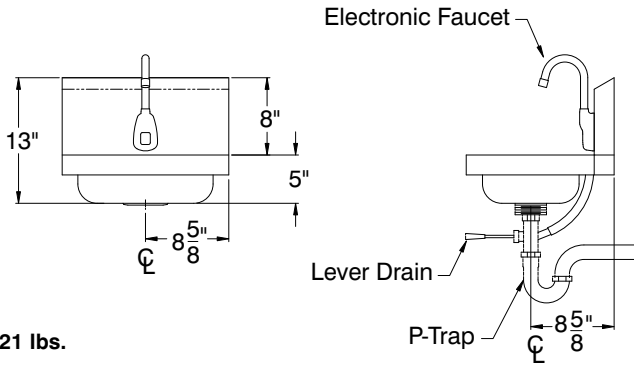

MECHANICAL:

Electronic faucet is 1/2" male IPS thread.
K-175 Replacement Battery Operated Faucet.
K-176 AC Adapter Electronic Faucet available.

**FOR REPLACEMENT FAUCET, DRAINS AND ACCESSORIES
SEE PAGE B-13 & SECTION G**

DIMENSIONS and SPECIFICATIONS

TOL Overall: ± .500" Interior: ± .250"

FITTINGS SUPPLIED AS SHOWN

ALL DIMENSIONS ARE TYPICAL

7-PS-51

21 lbs.

7-PS-61

19 lbs.