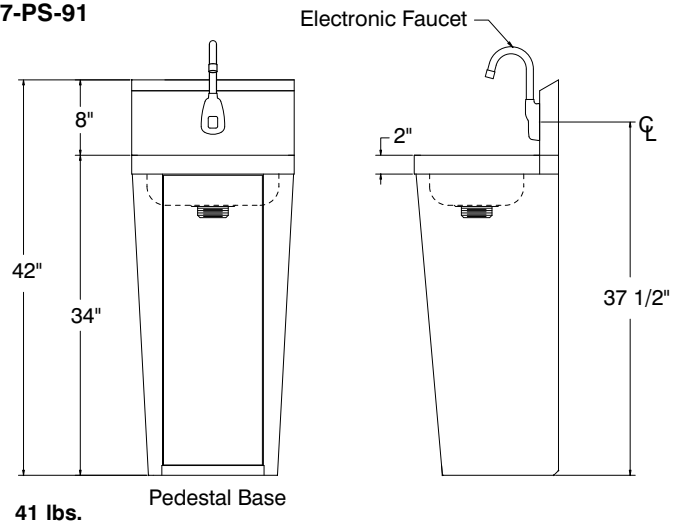

DIMENSIONS and SPECIFICATIONS

TOL Overall: ± .500" Interior: ± .250"

FITTINGS SUPPLIED AS SHOWN

ALL DIMENSIONS ARE TYPICAL

7-PS-51

21 lbs.

7-PS-61

19 lbs.

7-PS-81

32 lbs.

7-PS-91

41 lbs.

TOP VIEW for 7-PS-81

**TOP VIEW for 7-PS-61,
7-PS-81 & 7-PS-91**

Sink Bowl 10" x 14" x 5"

SUGGESTED PLUMBING