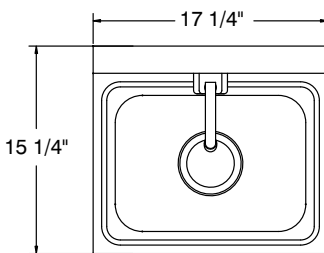

DIMENSIONS and SPECIFICATIONS

TOL Overall: ± .500" Interior: ± .250"

FITTINGS SUPPLIED AS SHOWN

ALL DIMENSIONS ARE TYPICAL

7-PS-51

21 lbs.

7-PS-61

19 lbs.

7-PS-81

32 lbs.

7-PS-91

41 lbs.

TOP VIEW for 7-PS-81

**TOP VIEW for 7-PS-61,
7-PS-81 & 7-PS-91**

Sink Bowl 10" x 14" x 5"

SUGGESTED PLUMBING