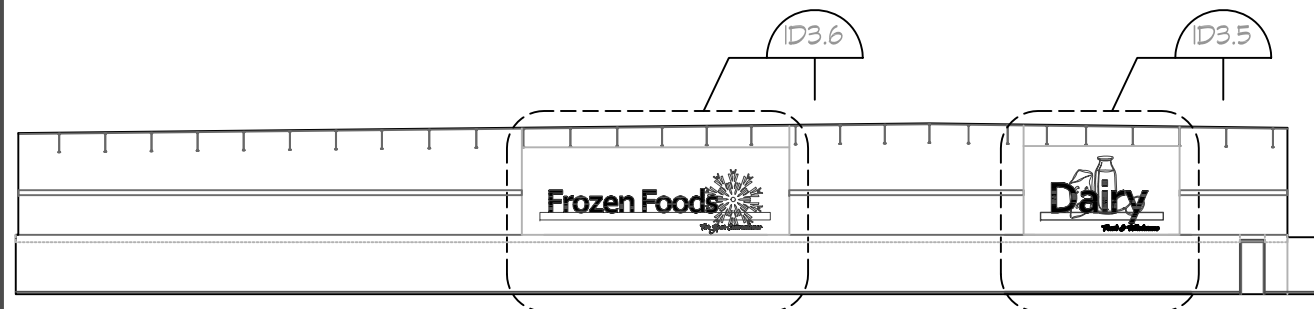

BAKERY & DELI ELEVATION

CLUB PACK SAVINGS ELEVATION

DAIRY, MEAT MARKET & PRODUCE ELEVATION (BACK WALL)

FROZEN FOODS & DAIRY ELEVATION

EXIT & ENTRY ELEVATION (FRONT WALL)

THESE ELEVATIONS REPRESENT A TYPICAL DeCA STANDARD DECOR PACKAGE. WHILE THE SIZE AND LAYOUT OF STORES WILL VARY, UNIFYING DESIGN ELEMENTS SHALL BE PROVIDED IN ALL STORES THAT WILL TIE THE DECOR PACKAGE TOGETHER, STRENGTHENING THE DeCA IMAGE.

1. AN 8" HIGH HEMLOCK TRIM STAINED TO MATCH PL-1, BOTTOM SET AT 13'-4" HEIGHT, WILL RUN CONTINUOUS BETWEEN FEATURE WALLS WITH DECOR ELEMENTS.

Typical Interior Elevations

DeCA
 Adaptive Uniform Decor Package