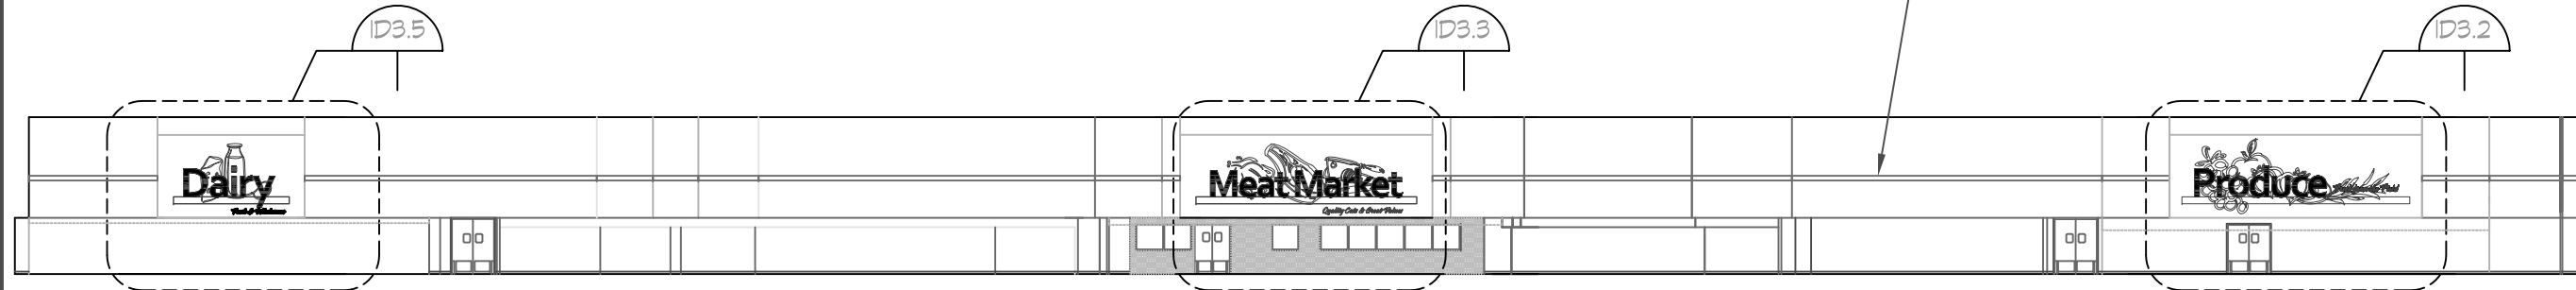

BAKERY & DELI ELEVATION

CLUB PACK SAVINGS ELEVATION

DAIRY, MEAT MARKET & PRODUCE ELEVATION (BACK WALL)

FROZEN FOODS & DAIRY ELEVATION

EXIT & ENTRY ELEVATION (FRONT WALL)

THESE ELEVATIONS REPRESENT A TYPICAL DeCA STANDARD DECOR PACKAGE. WHILE THE SIZE AND LAYOUT OF STORES WILL VARY, UNIFYING DESIGN ELEMENTS SHALL BE PROVIDED IN ALL STORES THAT WILL TIE THE DECOR PACKAGE TOGETHER, STRENGTHENING THE DeCA IMAGE.

1. AN 8" HIGH HEMLOCK TRIM STAINED TO MATCH PL-1, BOTTOM SET AT 13'-4" HEIGHT, WILL RUN CONTINUOUS BETWEEN FEATURE WALLS WITH DECOR ELEMENTS.

Typical Interior Elevations

DeCA
 Adaptive Uniform Decor Package