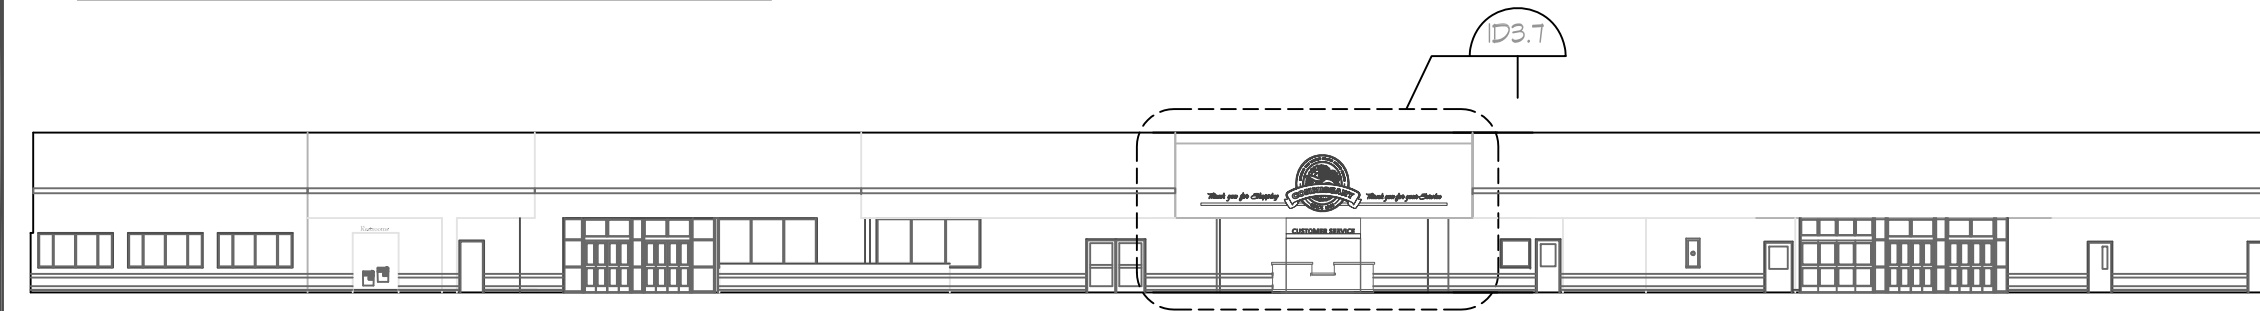

BAKERY & DELI ELEVATION

CLUB PACK SAVINGS ELEVATION

DAIRY, MEAT MARKET & PRODUCE ELEVATION (BACK WALL)

FROZEN FOODS & DAIRY ELEVATION

EXIT & ENTRY ELEVATION (FRONT WALL)

THESE ELEVATIONS REPRESENT A TYPICAL DeCA STANDARD DECOR PACKAGE. WHILE THE SIZE AND LAYOUT OF STORES WILL VARY, UNIFYING DESIGN ELEMENTS SHALL BE PROVIDED IN ALL STORES THAT WILL TIE THE DECOR PACKAGE TOGETHER, STRENGTHENING THE DeCA IMAGE.

1. AN 8" HIGH HEMLOCK TRIM STAINED TO MATCH PL-1, BOTTOM SET AT 13'-4" HEIGHT, WILL RUN CONTINUOUS BETWEEN FEATURE WALLS WITH DECOR ELEMENTS.

Typical Interior Elevations

DeCA
 Adaptive Uniform Decor Package