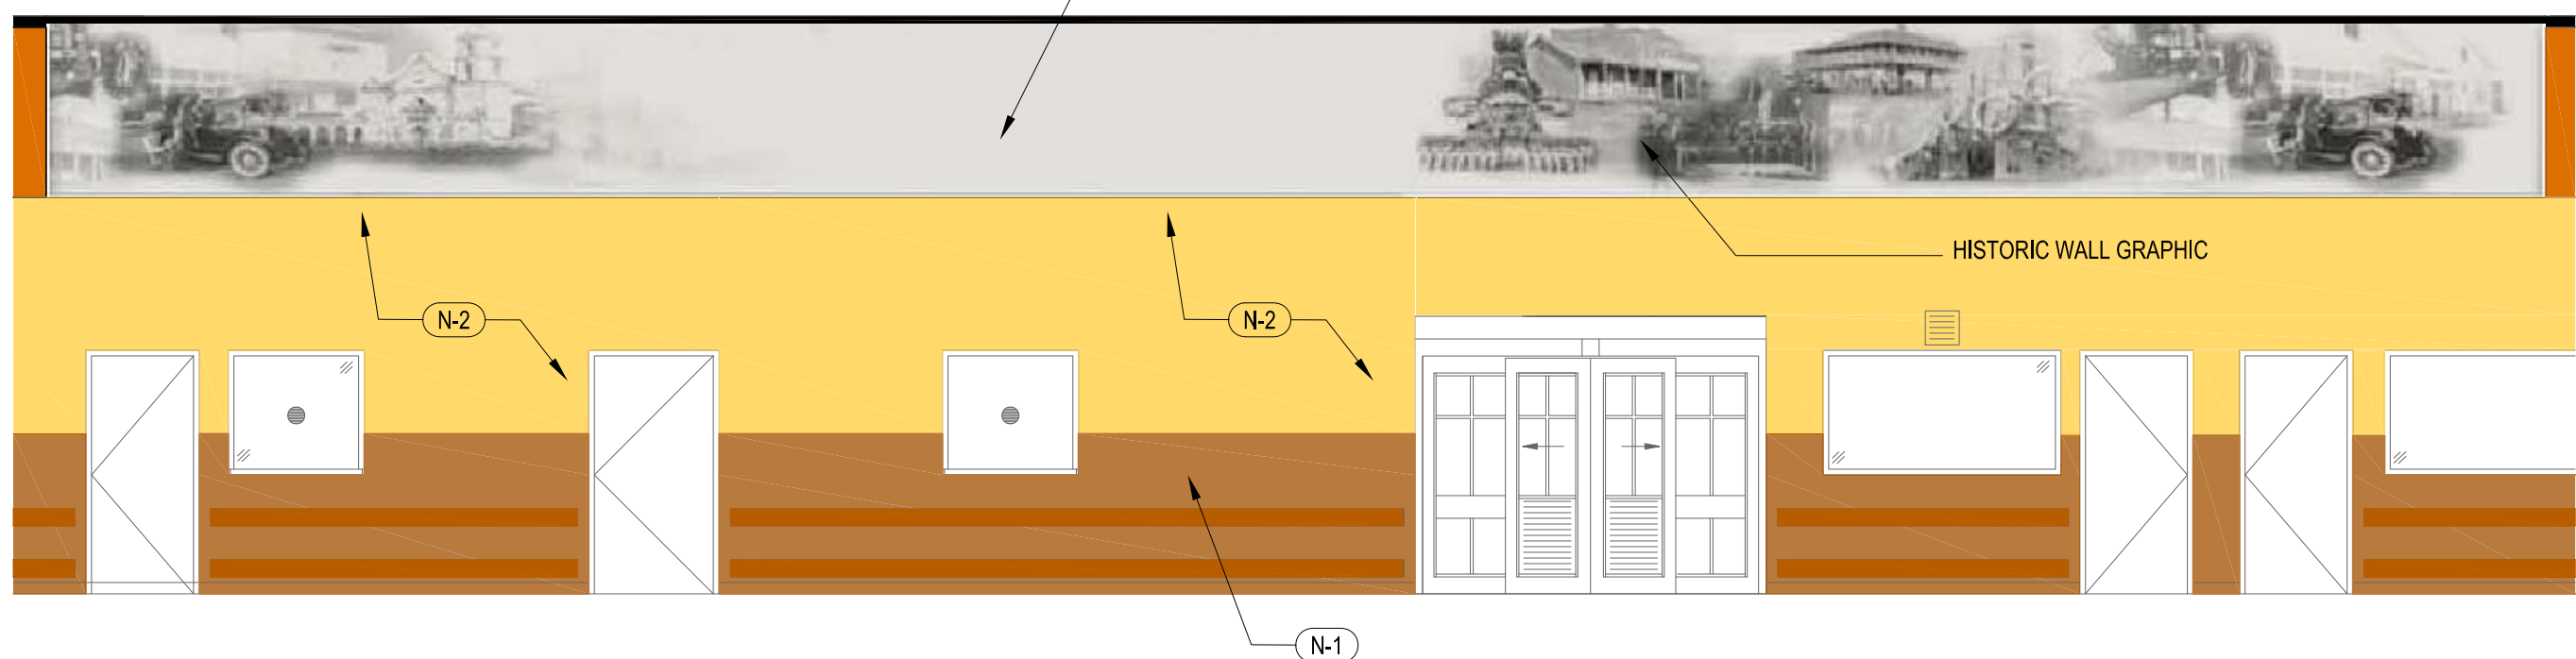

REVISION	▲	16 FEBRUARY 2011

Decor Element

Historic Artwork Mural at Frontwall

DeCA
Adaptive Uniform Decor Package

Defense Commissary Agency
Lackland AFB, Texas
Fort Lee, Virginia

CUSTOM-PRINTED VINYL MURAL APPLIED ACCORDING TO MANUFACTURE'S SPECIFICATIONS

NOTE: THE CONTENT, COMPOSITION AND PLACEMENT OF THE HISTORIC MURAL WILL VARY ACCORDING TO THE INDIVIDUAL STORE CONDITIONS. TO COMPOSE THE MURAL, THE DESIGNER SHOULD OBTAIN IMAGES THAT ARE RELEVANT TO HISTORIC COMMISSARY OPERATIONS AND SPECIFIC TO THE INSTALLATION'S HISTORY. A SCALED VERSION OF THE FINAL COMPOSITION AND ALL LOCATION DETAILS SHALL BE SUBMITTED FOR GOVERNMENT APPROVAL BEFORE FABRICATING THE MURAL. FINAL PRINTING SHALL BE IN SEPIA OR GREY SCALE COLOR (NO FULL COLOR IMAGES SHOULD BE USED).

INTERIOR ELEVATION-FRONT SALES WALL
3/16"=1'-0"